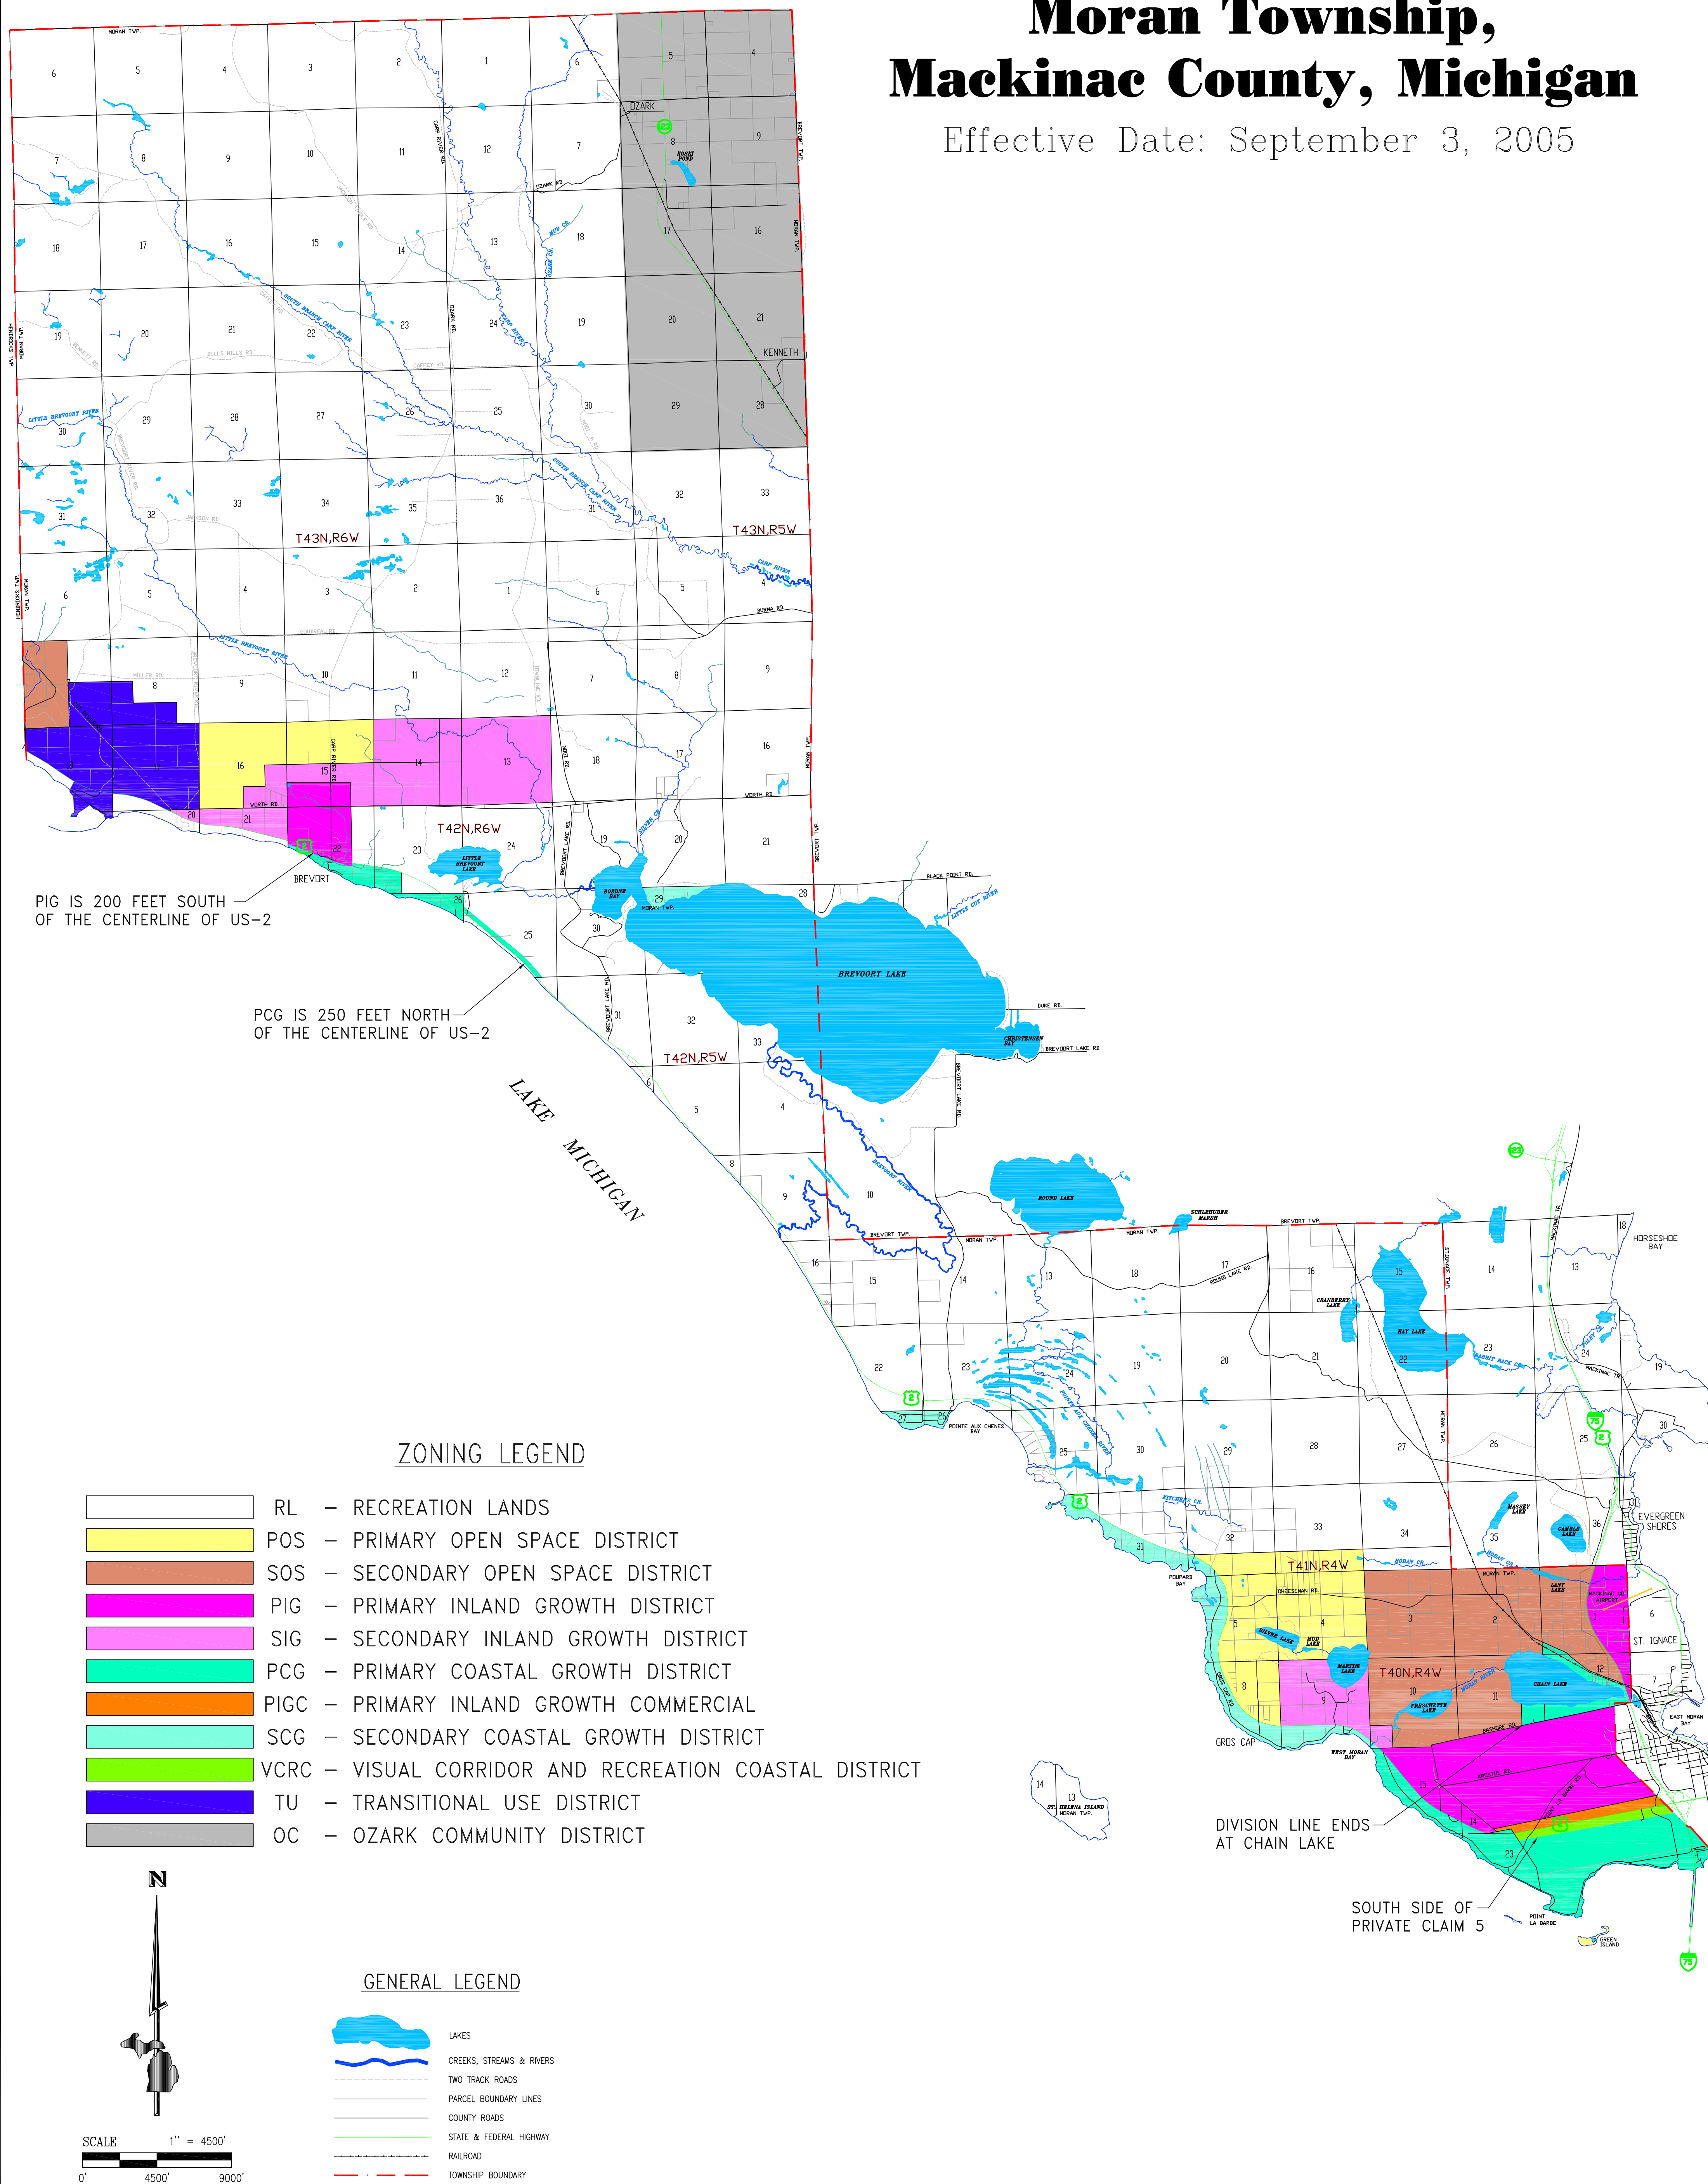

ADOPTED ZONING MAP

Moran Township, Mackinac County, Michigan

Effective Date: September 3, 2005

DIVISION LINE ENDS AT CHAIN LAKE

SOUTH SIDE OF PRIVATE CLAIM 5